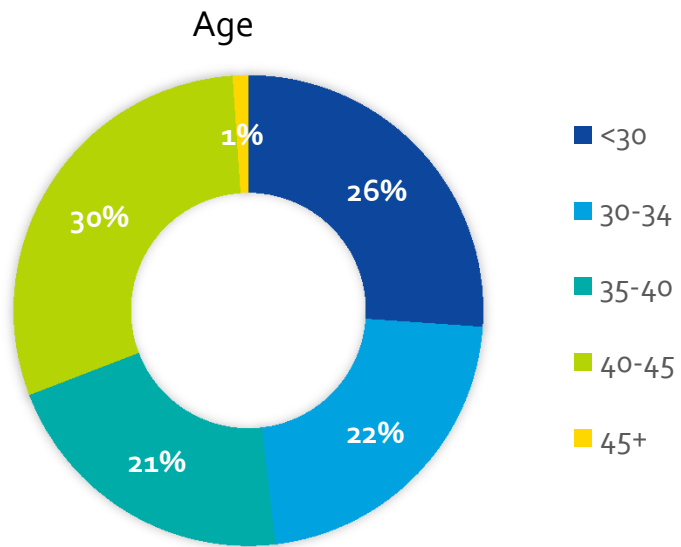

ExxonMobil, Praha

- Založeno v roce 2004
- 1200 zaměstnanců
- 70 národností, 23 business jazyků
- 50/50 muži ženy
- 230 rodičů na MD/RD
- 600 rodičů

ExxonMobil